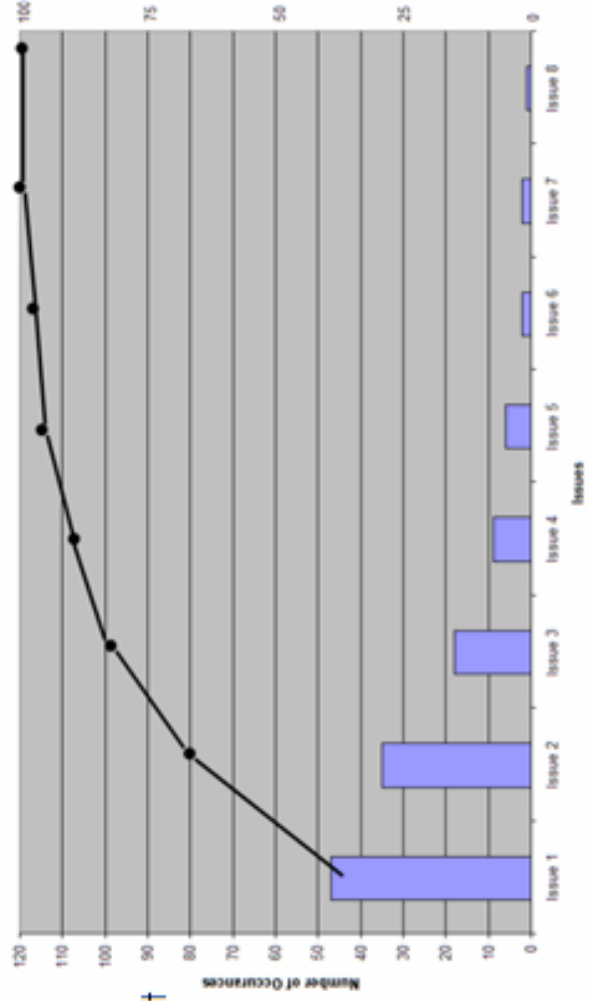

Category	Frequency	Cumulative Frequency
Issue 1	47	47
Issue 2	35	82
Issue 3	18	100
Issue 4	9	109
Issue 5	6	115
Issue 6	2	117
Issue 7	2	119
Issue 8	1	120
Total	120	

Pareto Chart

Scale on the left
 - 0 to the total
 number of
 occurrences

Scale on the
 right - 0 to 100
 percent